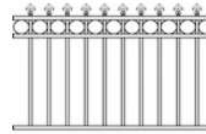

Aluminium Fencing Designs

Aluminium Fencing Designs

Double Top

Double Top Inner Circles

Level Spear

Double Rail High Low Spears

Single Rail High & Low Spears

Picket Top

Loop Top

Flat Top

Double Rail with alternate rods

Loop Top & Spear

Loop Top with inner spear

Double Rail Spear top Inner Circle

Aluminium Gate Designs

Double Gate with spears

Double Gate laddered rods

Double Gate with spears
& Inner Circles

Sliding Gate radius Top

Sliding Gate Spear Top

Siding Gate
Diamond Centre

Double Gate Double
Rail Alternate Rods

Pedestrian gate
Alternate Rods inner circle