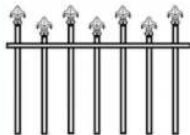

Aluminium Fencing Designs

Aluminium Fencing Designs

Double Top

Double Top Inner Circles

Level Spear

Double Rail High Low Spears

Single Rail High & Low Spears

Picket Top

Loop Top

Flat Top

Double Rail with alternate rods

Loop Top & Spear

Loop Top with inner spear

Double Rail Spear top Inner Circle

Aluminium Gate Designs

Double Gate with spears

Double Gate laddered rods

Double Gate with spears
& Inner Circles

Sliding Gate radius Top

Sliding Gate Spear Top

Siding Gate
Diamond Centre

Double Gate Double
Rail Alternate Rods

Pedestrian gate
Alternate Rods inner circle